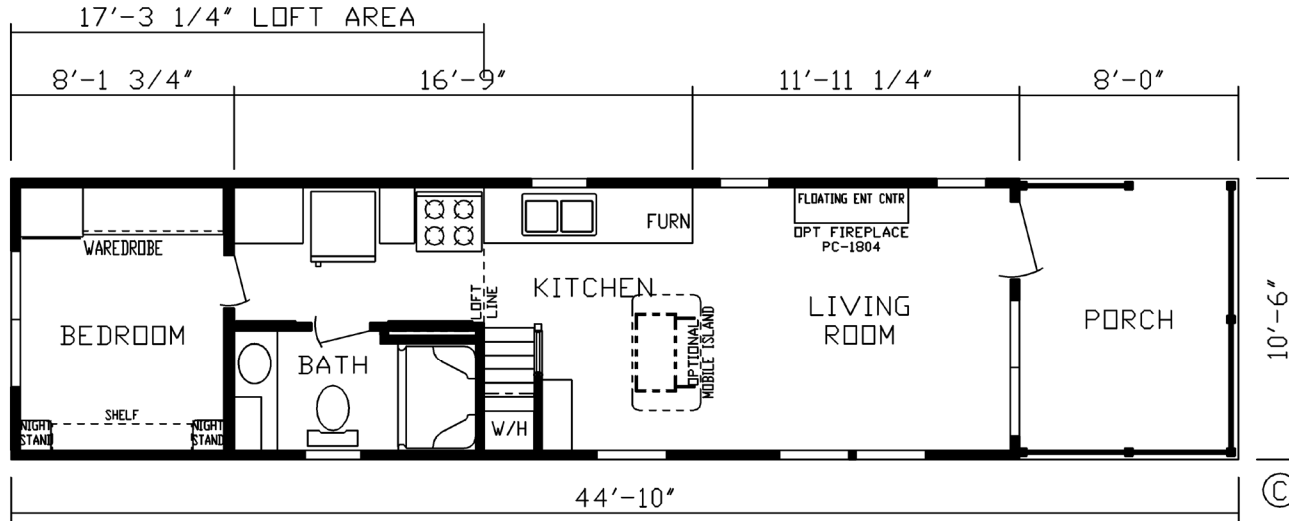

Roselawn

Forest Lake Series

399 SQ. FT. (Approximate) 1 Bedroom, 1 Bath

Park Models
"Factory Direct Value" **DIRECT**

Last Updated: 10-23-20

FACTORY EXPO HOME CENTERS
2225 E. Market St.
Nappanee IN 46550

NP.ParkModelsDirect.com | 1-800-691-2871