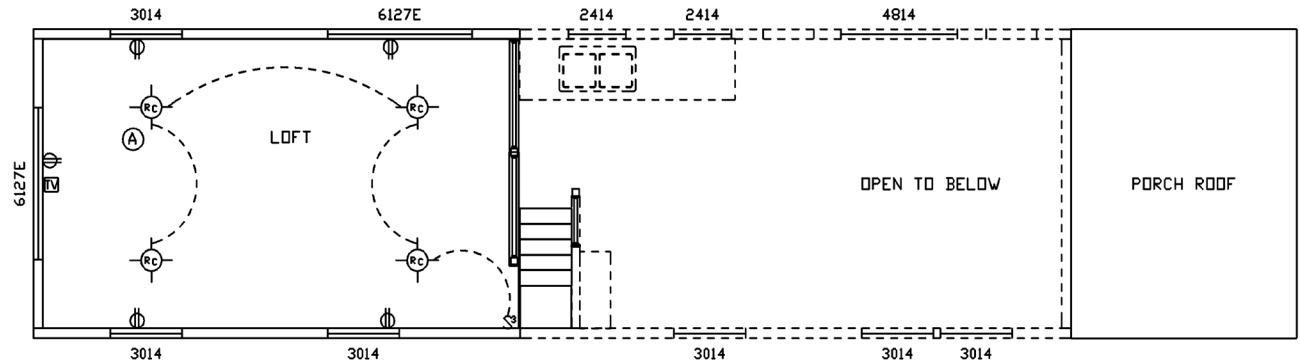

Roselawn

Forest Lake Series

399 SQ. FT. (Approximate) 1 Bedroom, 1 Bath

Park Models
"Factory Direct Value" **DIRECT**

Last Updated: 10-23-20

FACTORY EXPO HOME CENTERS
2225 E. Market St.
Nappanee IN 46550

NP.ParkModelsDirect.com | 1-800-691-2871