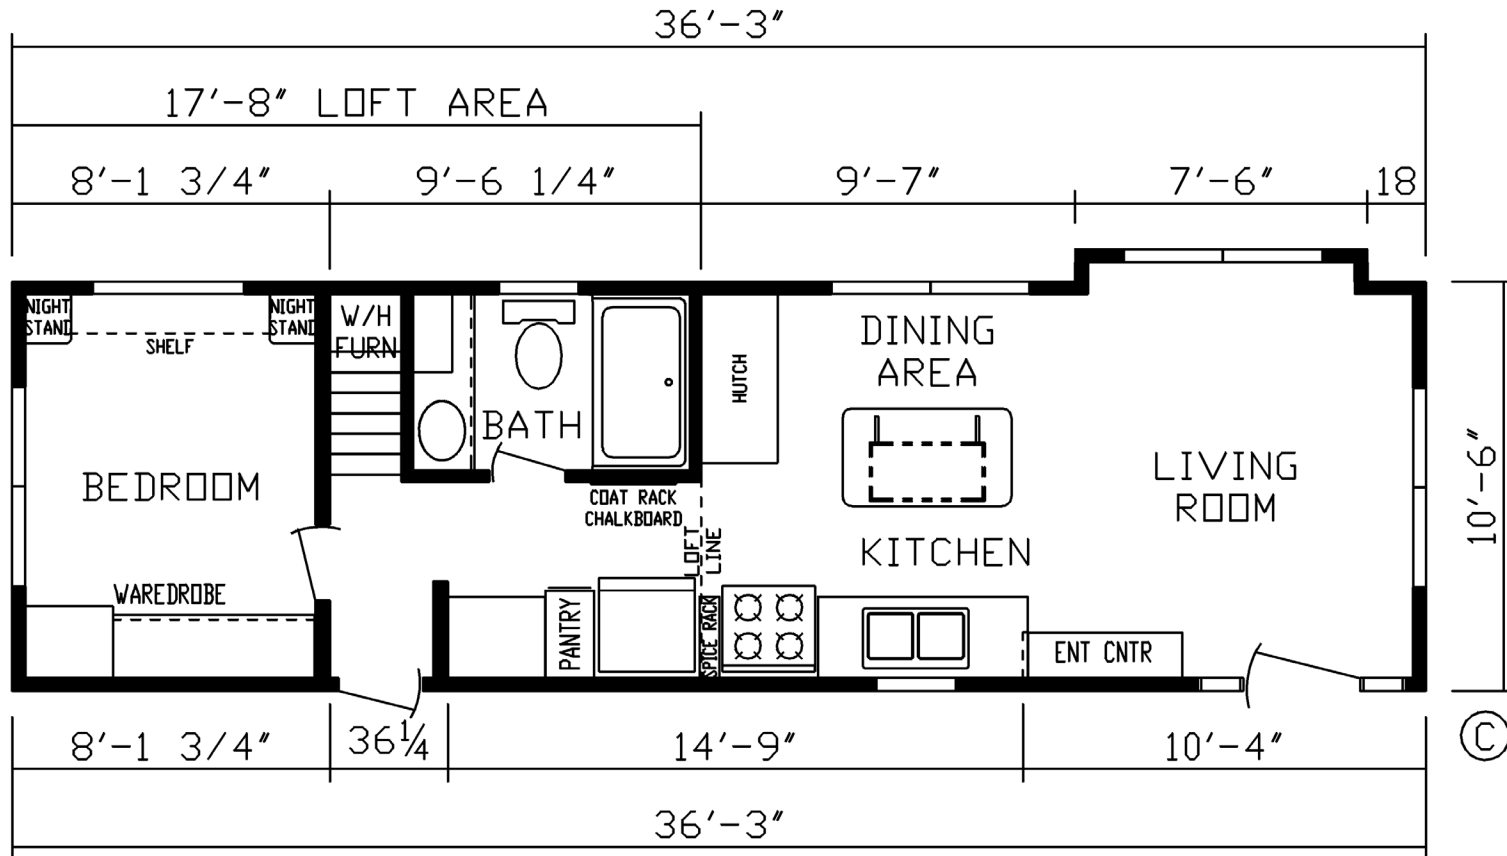

Owenton

Country Manor Series

399 SQ. FT. (Approximate) 1 Bedroom, 1 Bath, Loft

Last Updated: 4-6-21

FACTORY EXPO HOME CENTERS
 2225 E. Market St.
 Nappanee IN 46550

NP.ParkModelsDirect.com | 1-800-691-2871