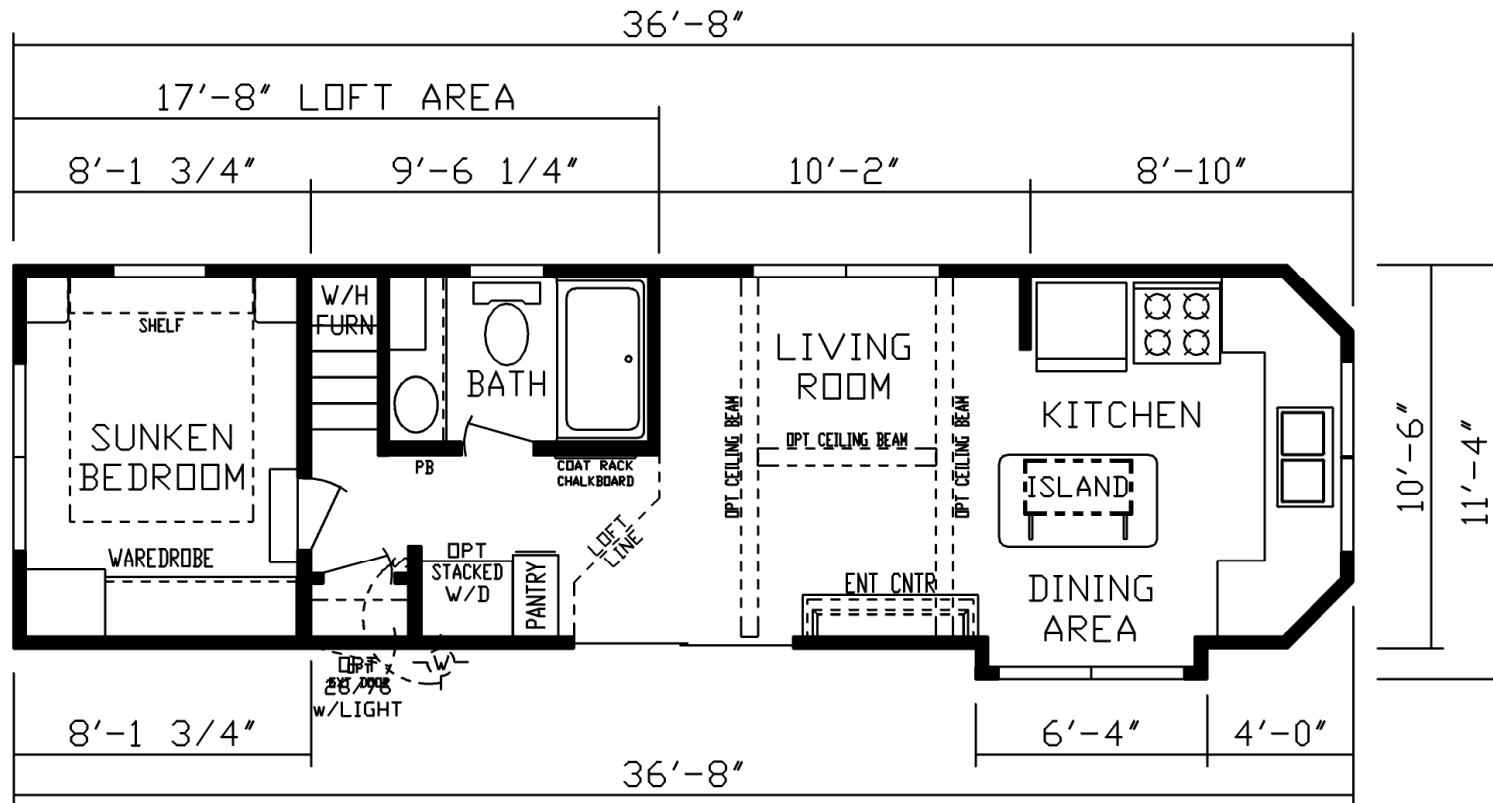

# Factory Expo

PARK MODEL HOMES

1 Bed, 1 Bath  
Approx. 399 Sq. Ft.

Last Updated: 9-17-19

Factory Expo Home Centers  
2225 East Market Street  
Nappanee, IN 46550

I authorize Factory Expo to build my house, per this plan.