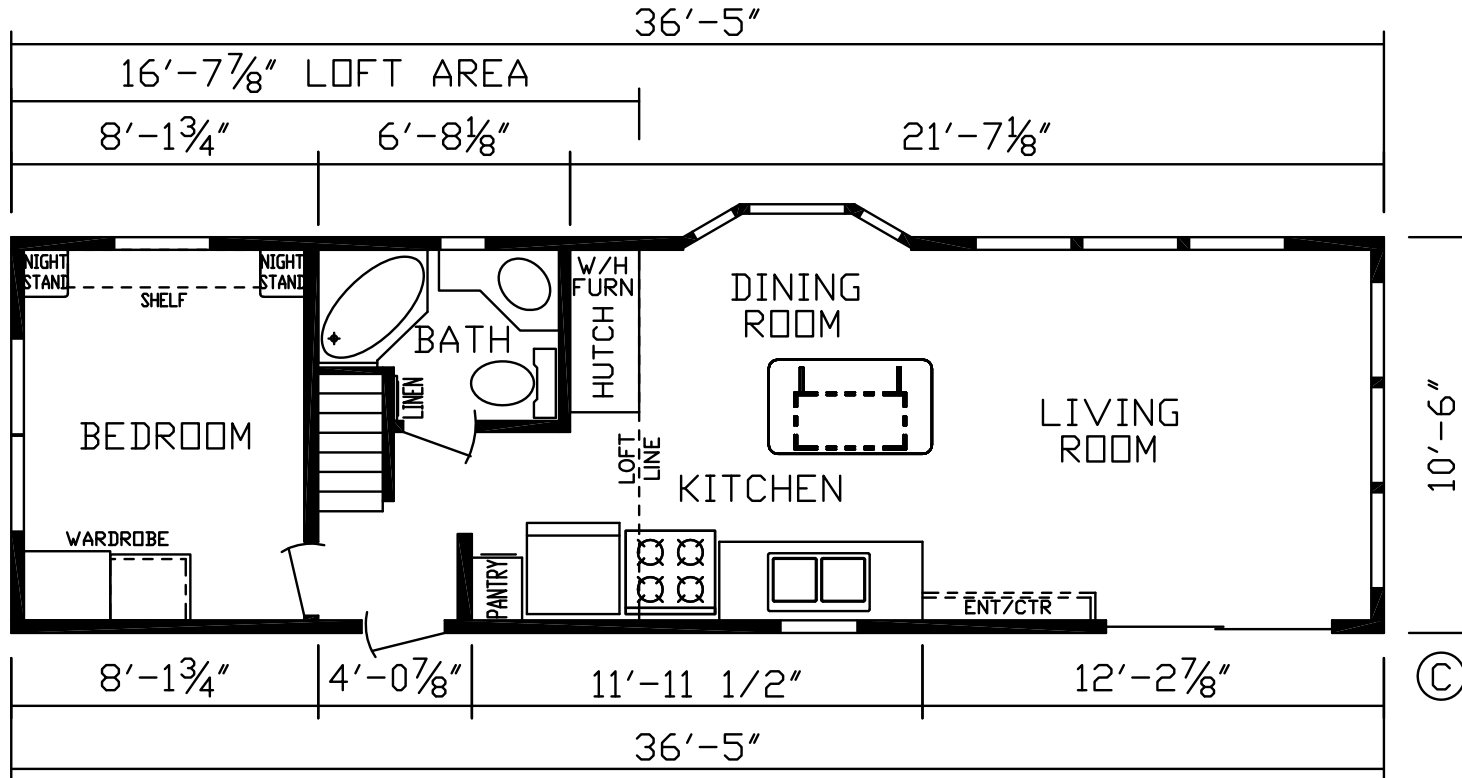

Decoy

Country Manor Series

Factory Expo

PARK MODEL HOMES

1 Bed, 1 Bath
Approx. 399 Sq. Ft.

Last Updated: 9-17-19

Factory Expo Home Centers
2225 East Market Street
Nappanee, IN 46550

I authorize Factory Expo to build my house, per this plan.