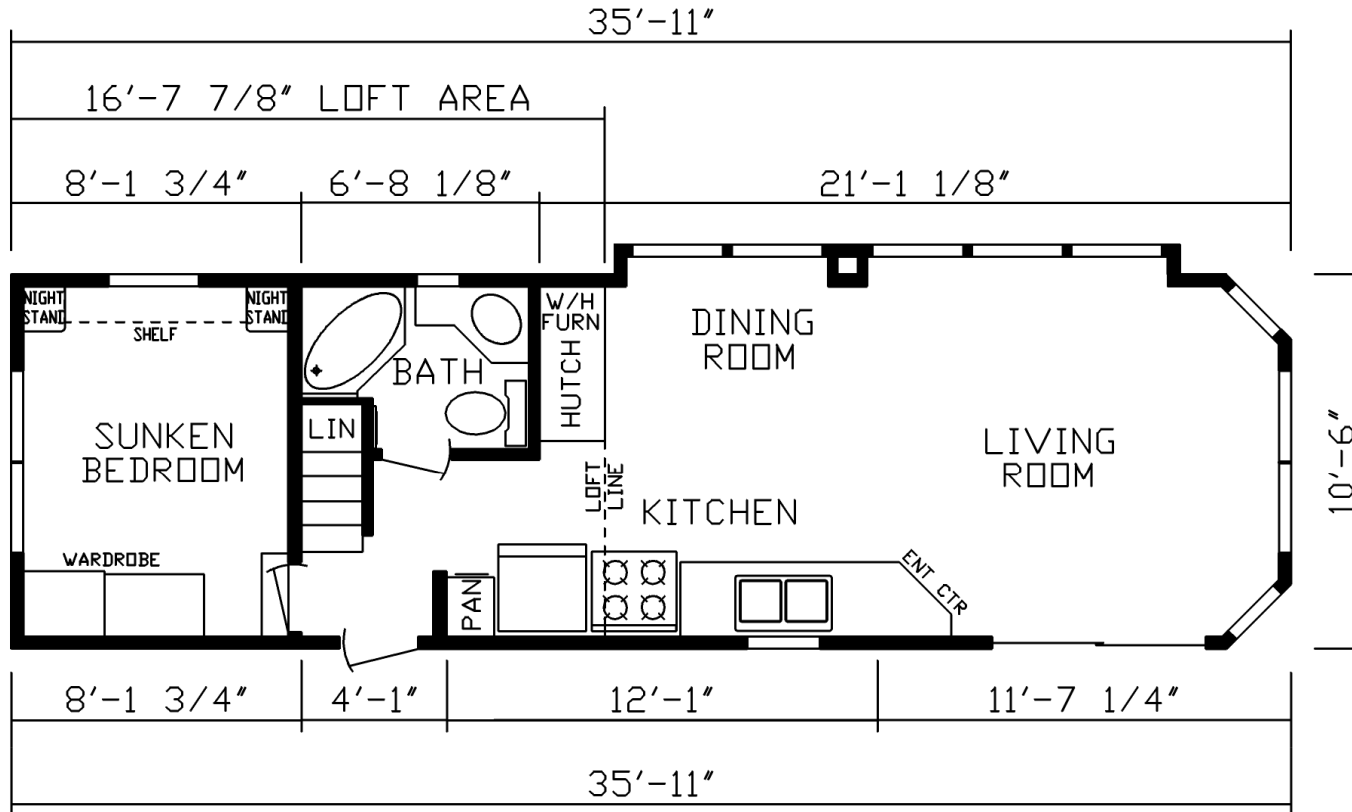

Herbert

Country Manor Series

Factory Expo

PARK MODEL HOMES

1 Bed, 1 Bath
Approx. 378 Sq. Ft.

Last Updated: 8-2-19

I authorize Factory Expo to build my house, per this plan.

X _____