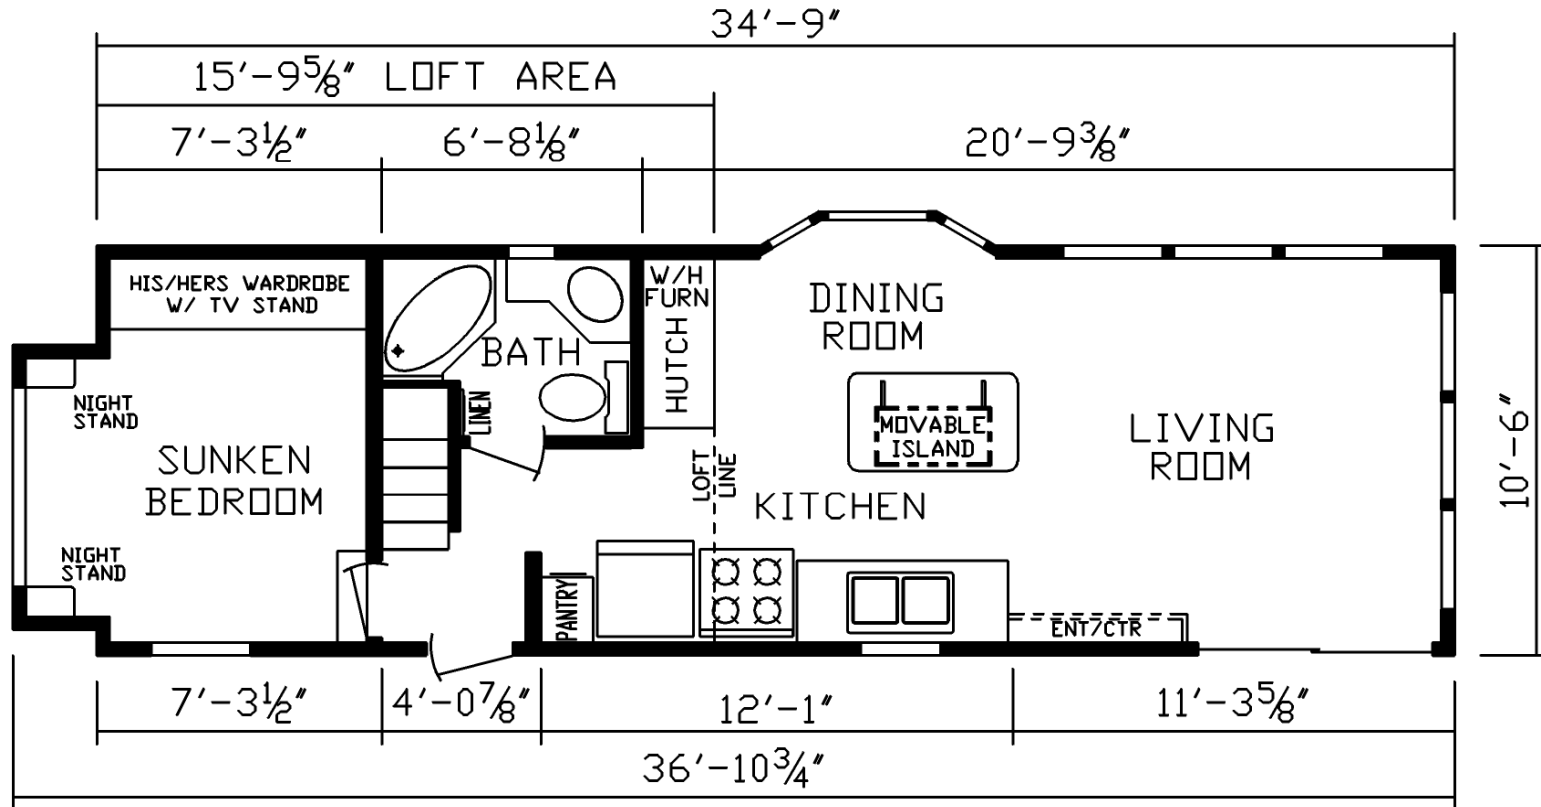

# Boxelder

Country Manor Series

# Factory Expo

PARK MODEL HOMES

1 Bed, 1 Bath  
Approx. 398 Sq. Ft.

Last Updated: 4-19-19

Factory Expo Home Centers  
2225 East Market Street  
Nappanee, IN 46550

I authorize Factory Expo to build my house, per this plan.  
X \_\_\_\_\_  
Customer Signature/Date