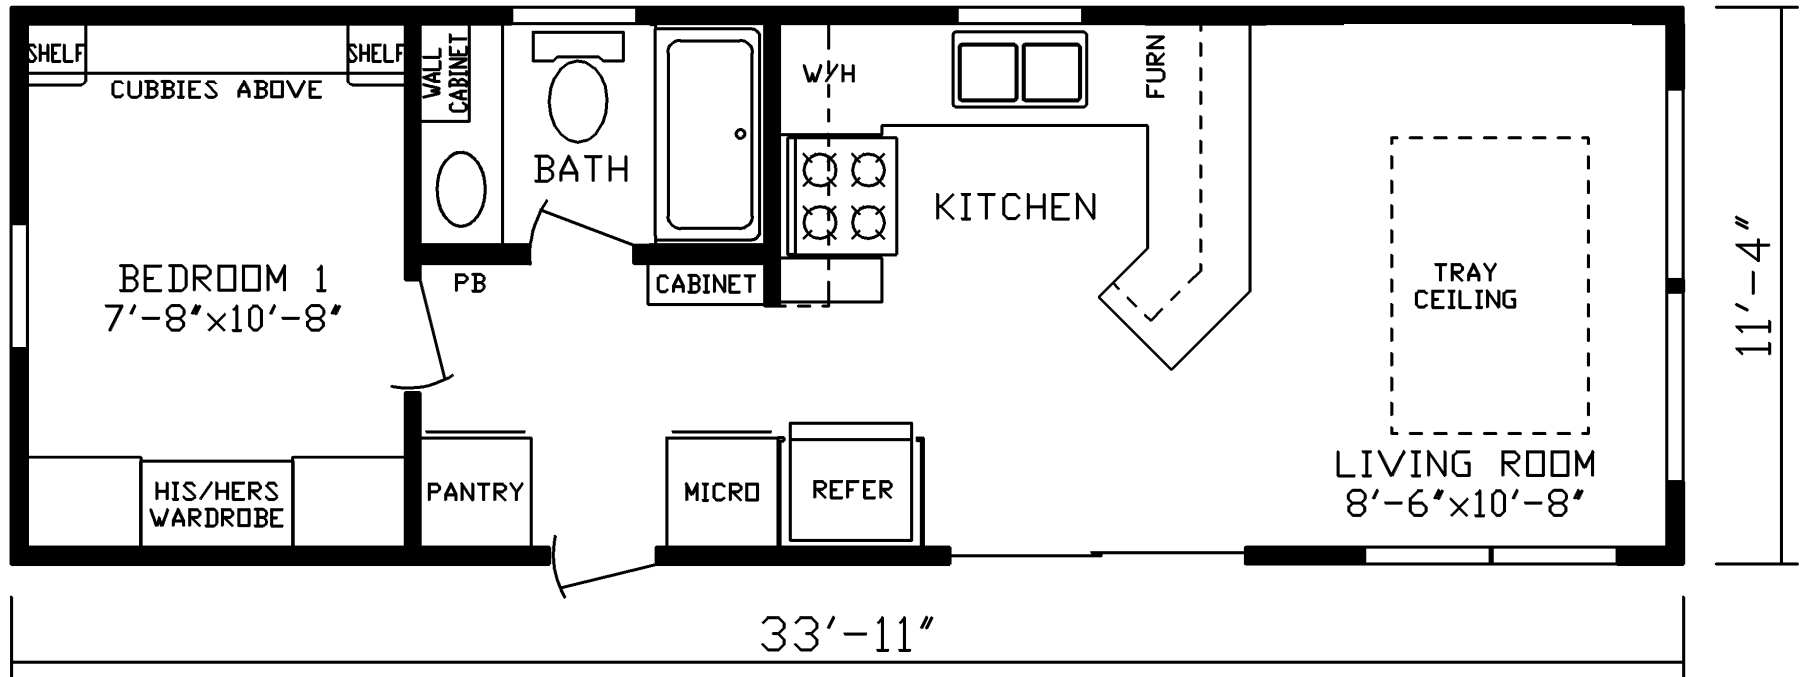

Bremen

Forest Lake Series

Factory Expo

PARK MODEL HOMES

1 Bed, 1 Bath, Loft
Approx. 397 Sq. Ft.

Last Updated: 1-18-19

Factory Expo Home Centers
2225 East Market Street
Nappanee, IN 46550

I authorize Factory Expo to build my house, per this plan.