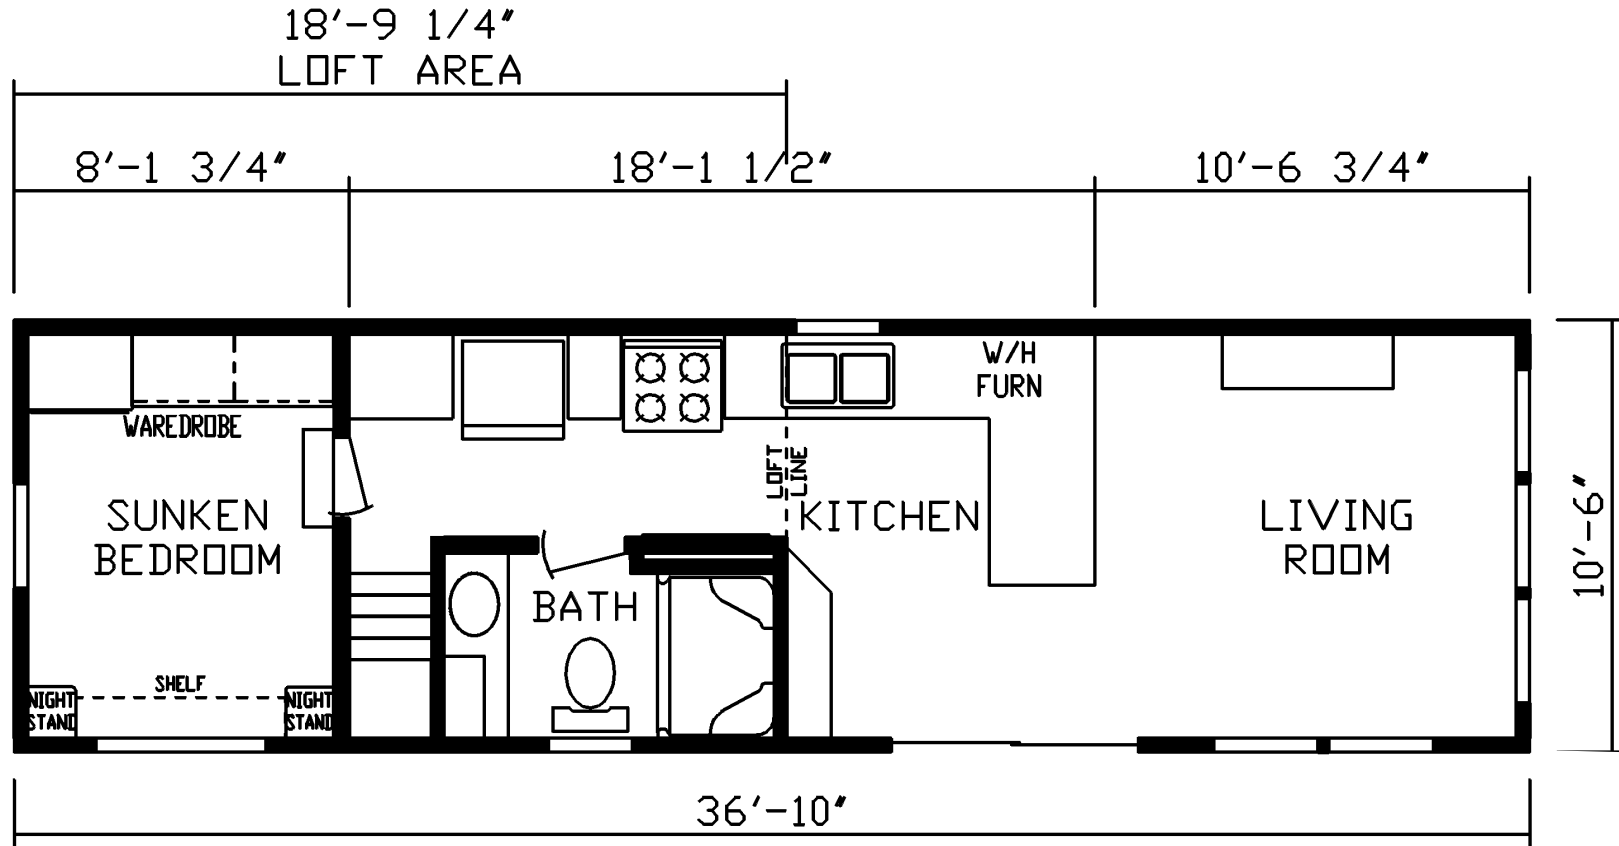

# Factory Expo

PARK MODEL HOMES

1 Bed, 1 Bath, Loft  
Approx. 399 Sq. Ft.

Last Updated: 12-20-18

Factory Expo Home Centers  
2225 East Market Street  
Nappanee, IN 46550

I authorize Factory Expo to build my house, per this plan.  
X \_\_\_\_\_  
Customer Signature/Date