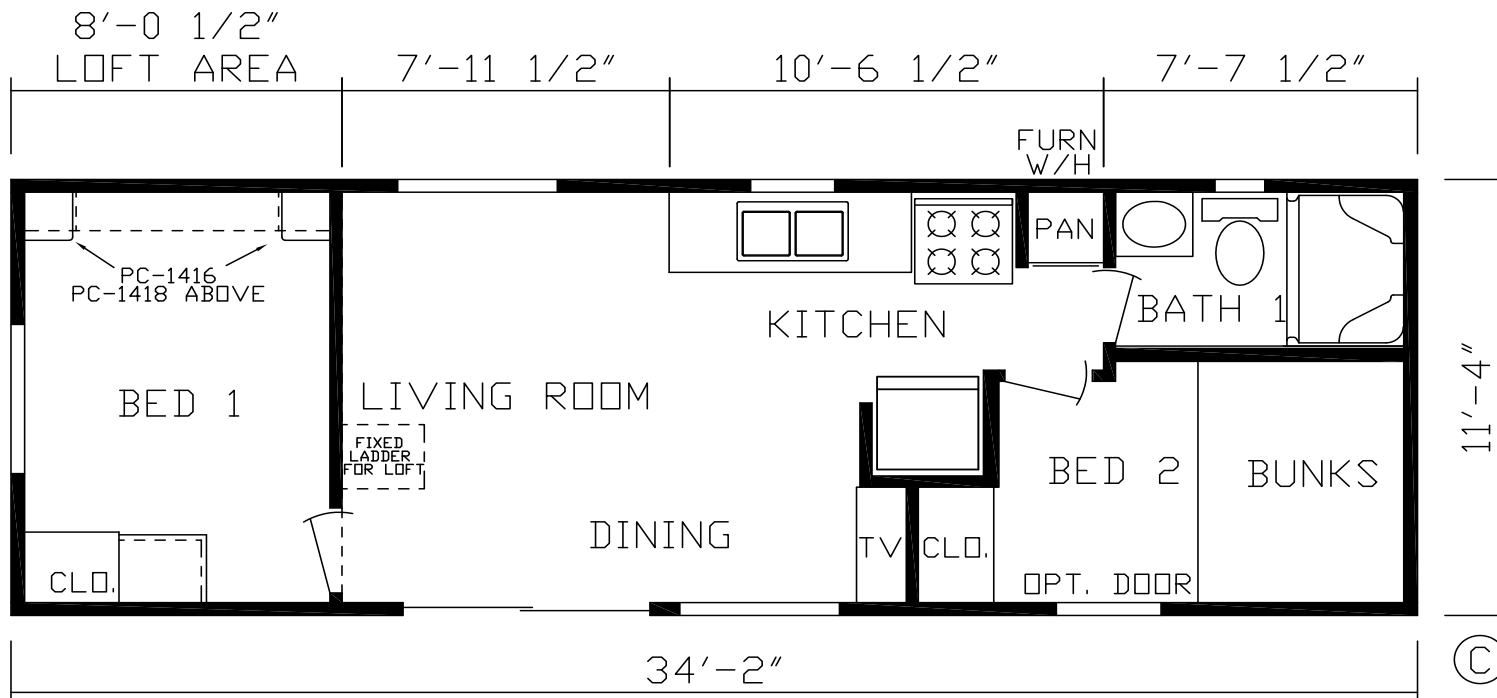

# Factory Expo

PARK MODEL HOMES

2 Bedroom, Rear Loft  
Approx. 399 Sq. Ft.

Last Updated: 10-3-17

I authorize Factory Expo to build my house, per this plan.

X \_\_\_\_\_

Customer Signature/Date

1-800-691-2871