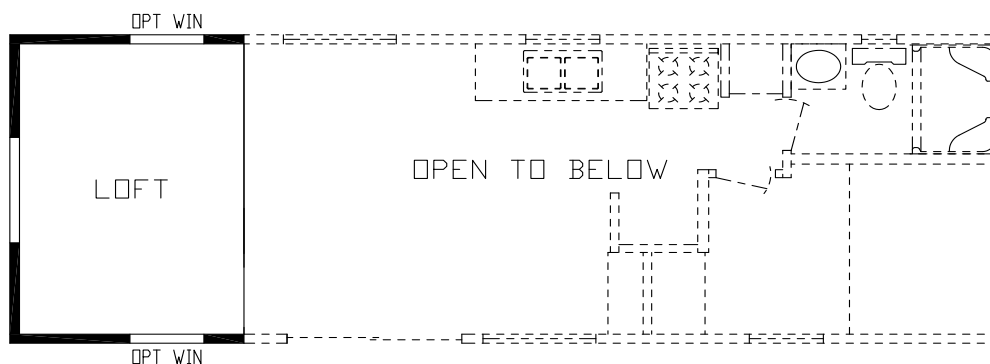

# Factory Expo

PARK MODEL HOMES

2 Bedroom, Rear Loft  
Approx. 399 Sq. Ft.

Last Updated: 10-3-17

I authorize Factory Expo to build my house, per this plan.

X \_\_\_\_\_

Customer Signature/Date

1-800-691-2871