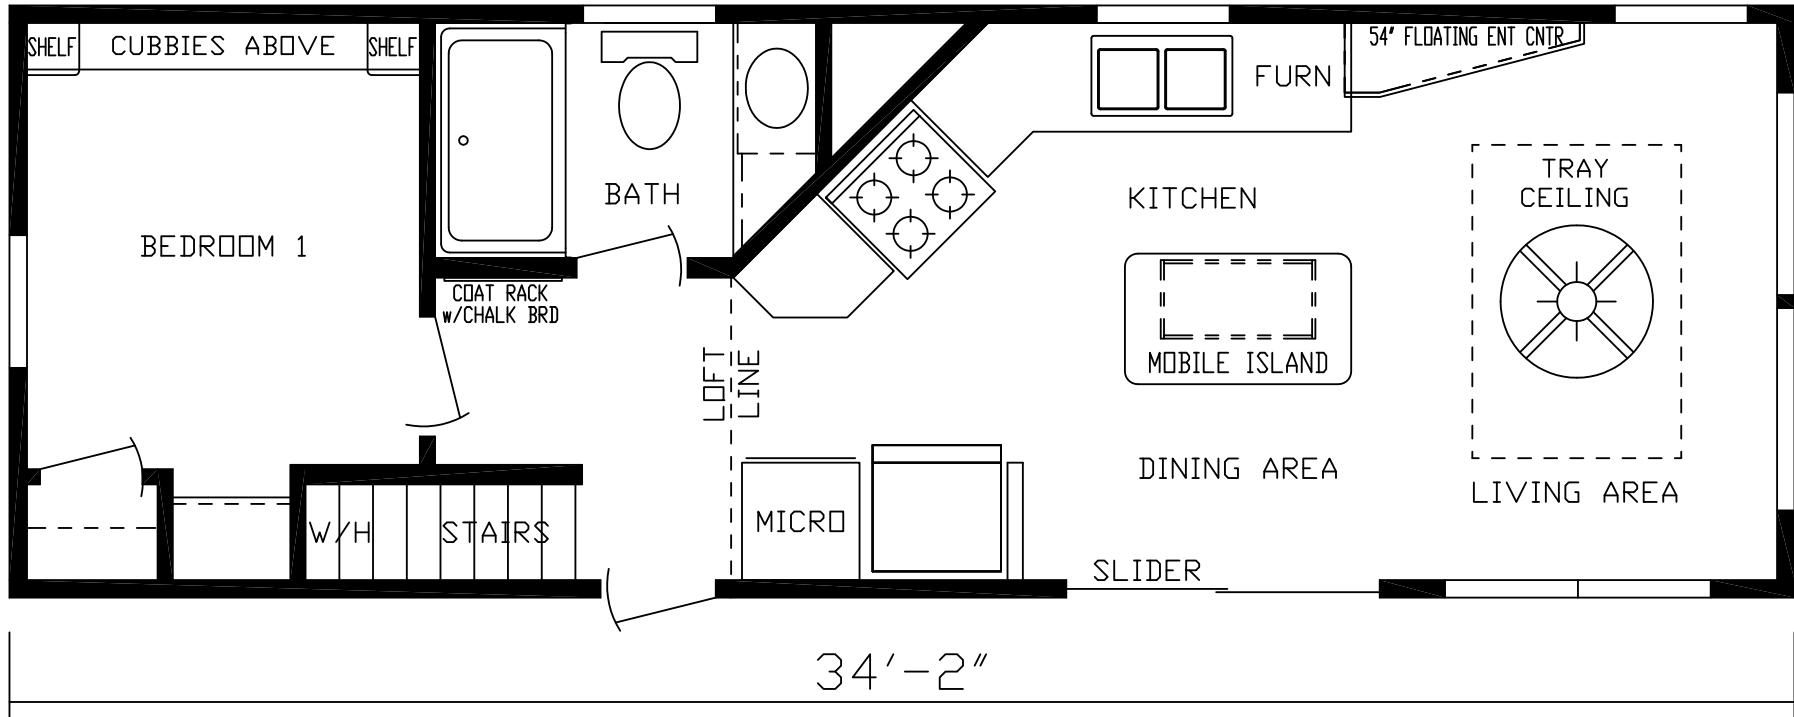

McNairy
Forest Lake Series

**Factory
Expo**
PARK MODEL HOMES

1 Bed, 1 Bath, Loft
Approx. 387 Sq. Ft.

Last Updated: 10-24-18

Factory Expo Home Centers
2225 East Market Street
Nappanee, IN 46550

I authorize Factory Expo to build my house, per this plan.
X _____
Customer Signature/Date