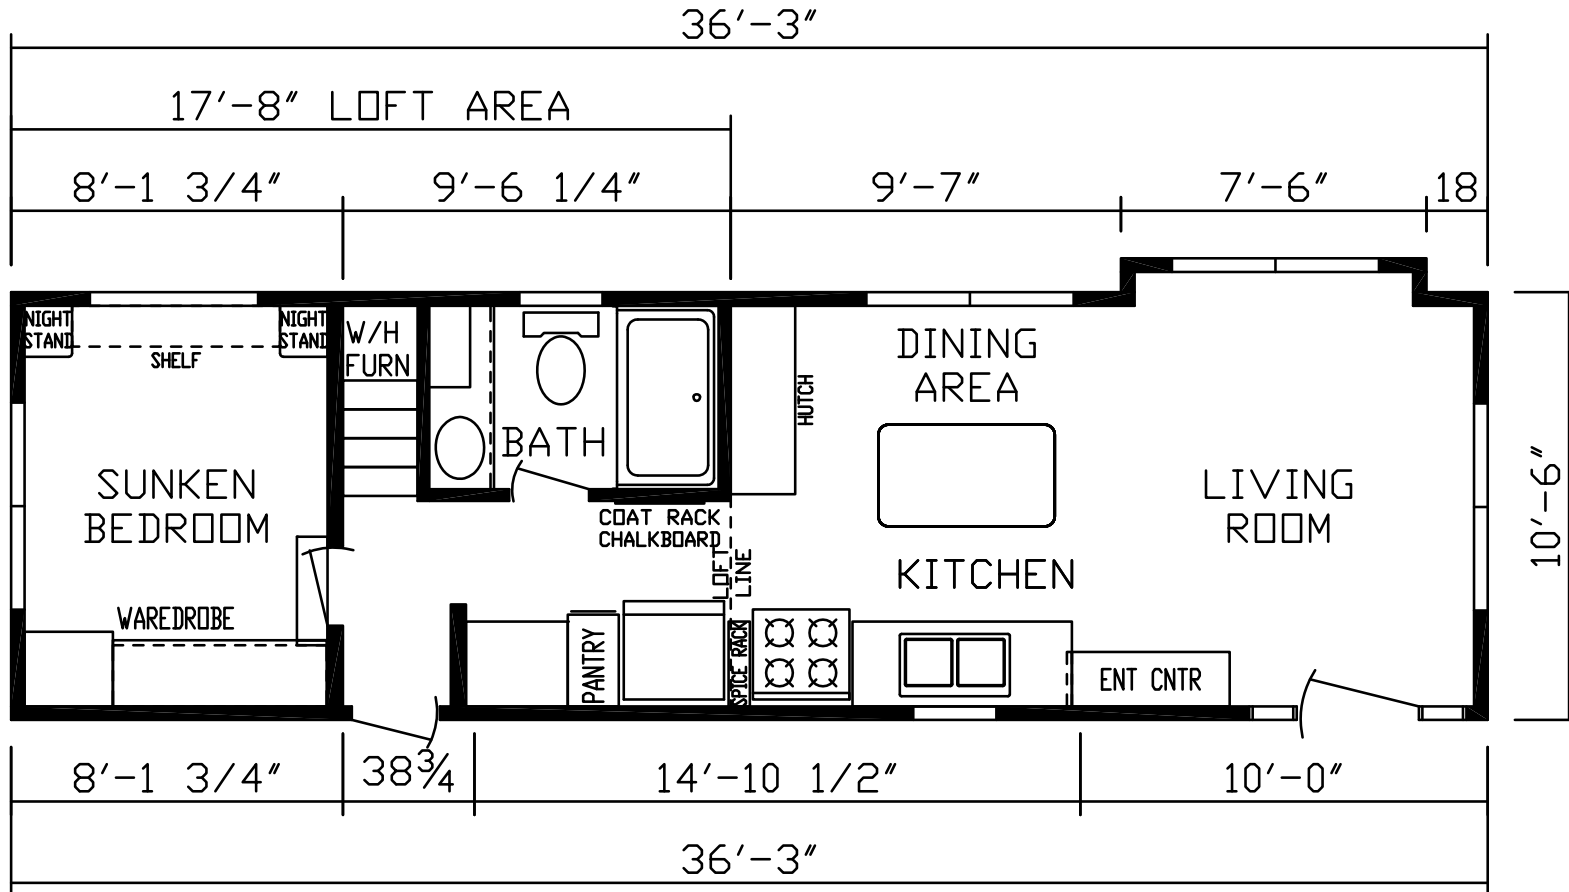

# Hemlock

Country Manor Series

# Factory Expo

PARK MODEL HOMES

1 Bed, 1 Bath, Loft  
Approx. 380 Sq. Ft.

Last Updated: 10-25-18

I authorize Factory Expo to build my house, per this plan.

X \_\_\_\_\_  
Customer Signature/Date

1-800-691-2871