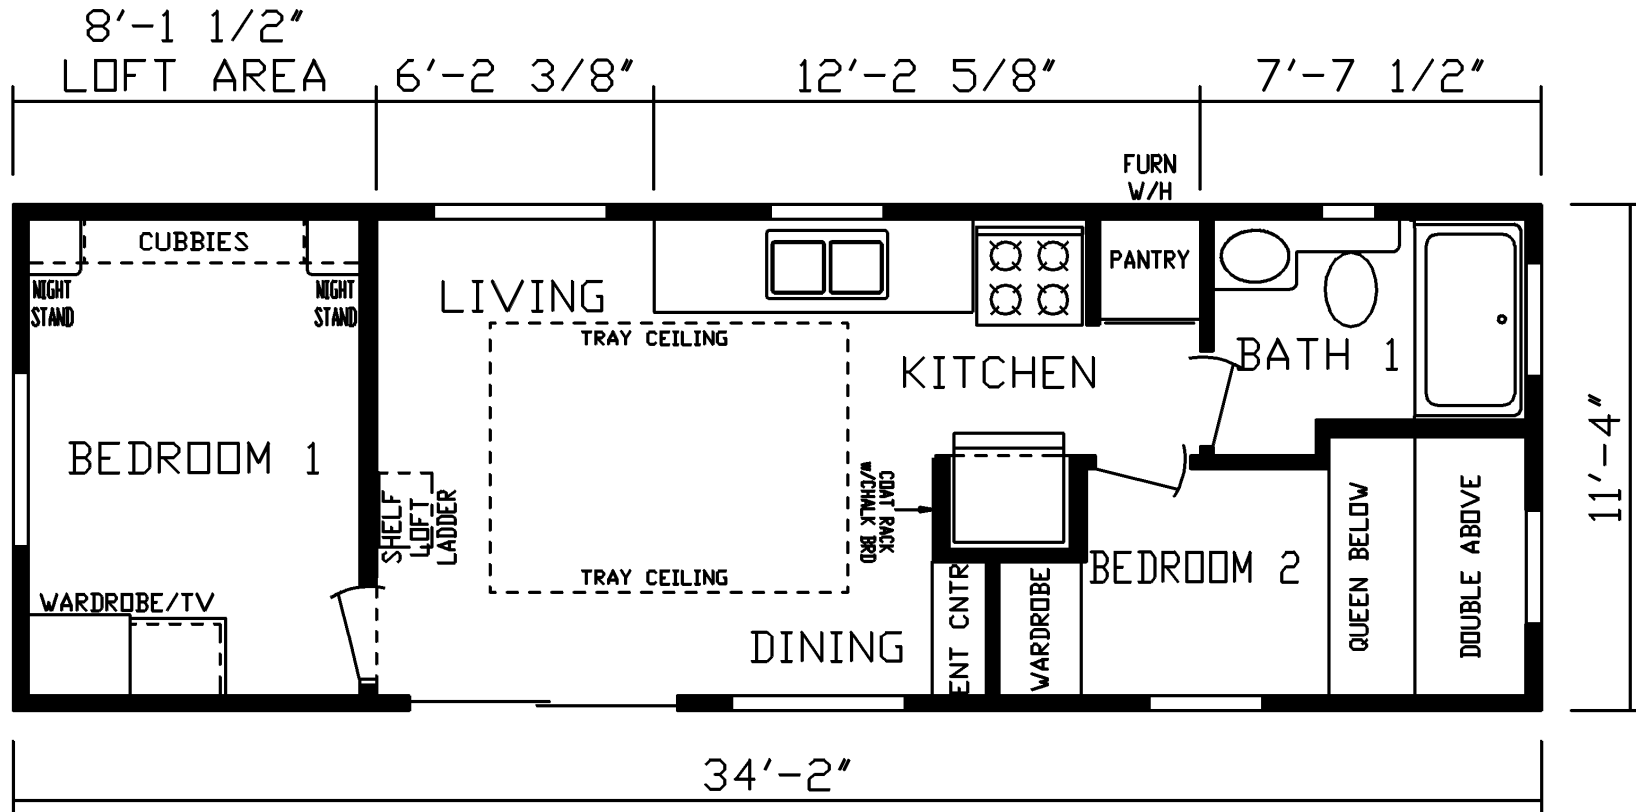

Clarke

Forest Lake Series

Factory Expo

PARK MODEL HOMES

2 Bedrooms, 1 Bath
Approx. 387 Sq. Ft.

Last Updated: 10-24-18

Factory Expo Home Centers
2225 East Market Street
Nappanee, IN 46550

I authorize Factory Expo to build my house, per this plan.