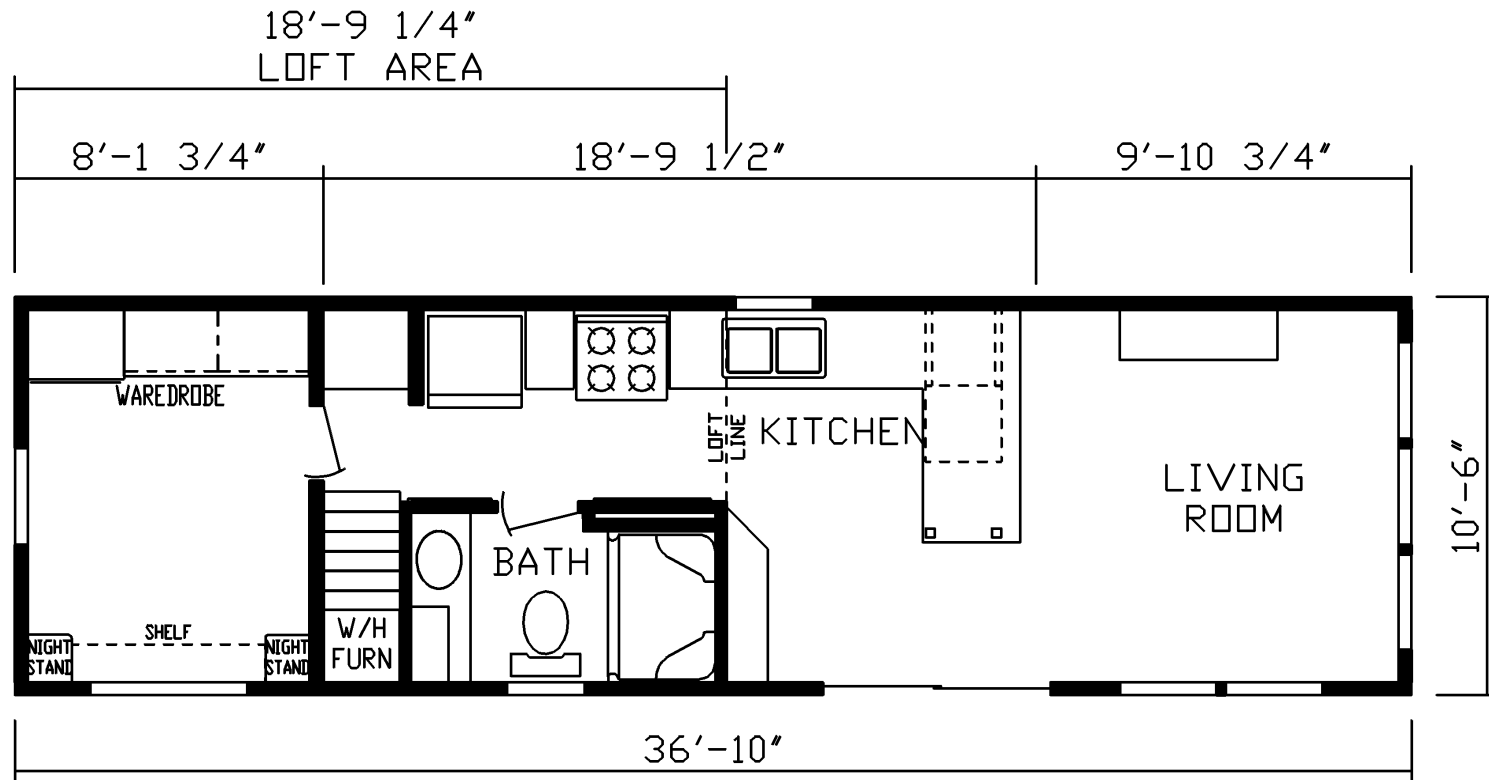

Chestnut

Country Manor Series

Factory Expo

PARK MODEL HOMES

1 Bed, 1 Bath, Loft
Approx. 387 Sq. Ft.

Last Updated: 10-24-18

Factory Expo Home Centers
2225 East Market Street
Nappanee, IN 46550

I authorize Factory Expo to build my house, per this plan.