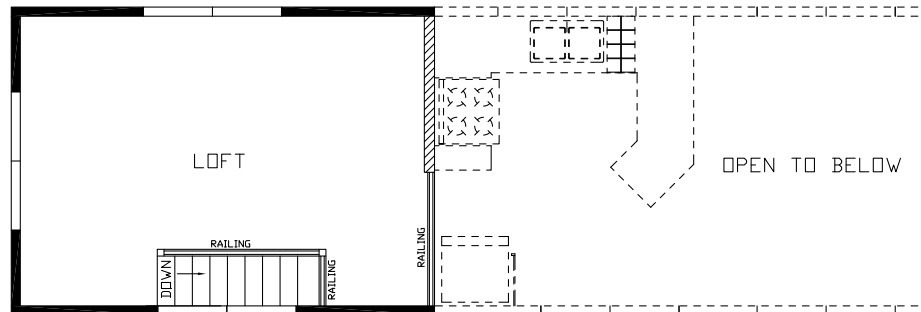

# Factory Expo

PARK MODEL HOMES

1 Bed, 1 Bath, Loft  
Approx. 384 Sq. Ft.

Last Updated: 10-24-18

Factory Expo Home Centers  
2225 East Market Street  
Nappanee, IN 46550

I authorize Factory Expo to build my house, per this plan.  
X \_\_\_\_\_  
Customer Signature/Date