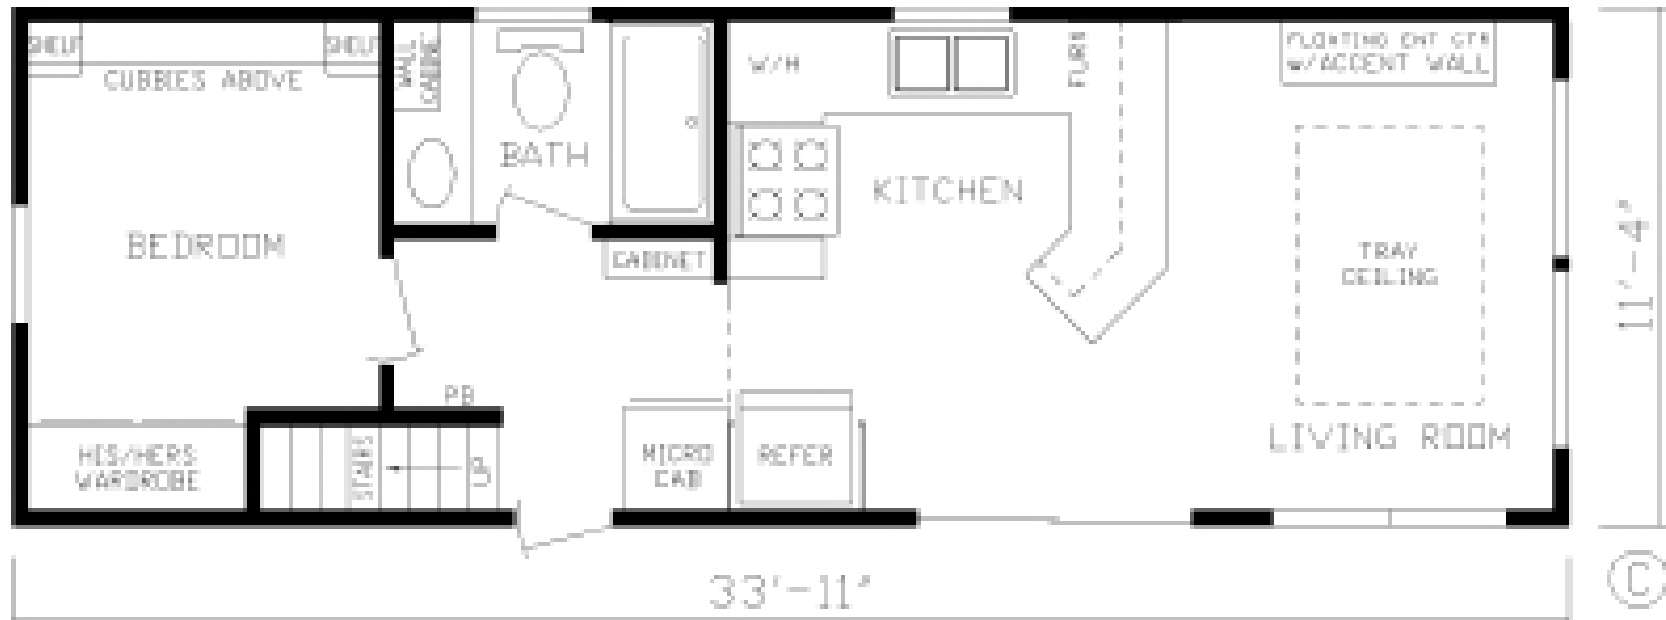

# Factory Expo

PARK MODEL HOMES

1 Bed, 1 Bath, Loft  
Approx. 384 Sq. Ft.

Last Updated: 10-24-18

Factory Expo Home Centers  
2225 East Market Street  
Nappanee, IN 46550

I authorize Factory Expo to build my house, per this plan.  
X \_\_\_\_\_  
Customer Signature/Date