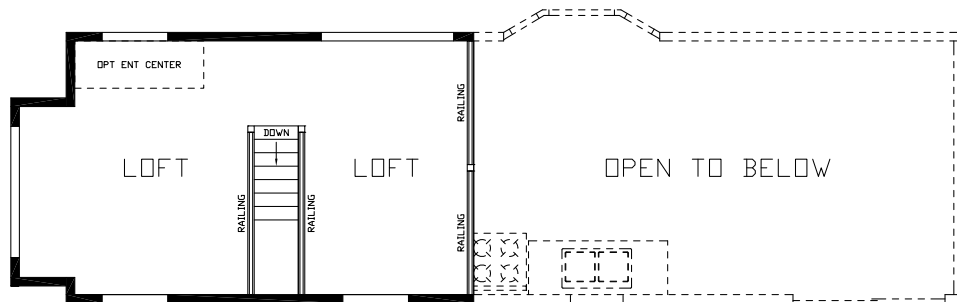

Wellston

Country Manor Series

Factory Expo

PARK MODEL HOMES

Square Front, Flat BR, Loft
Approx. 399 Sq. Ft.

Last Updated: 12-5-17

I authorize Factory Expo to build my house, per this plan.

X _____