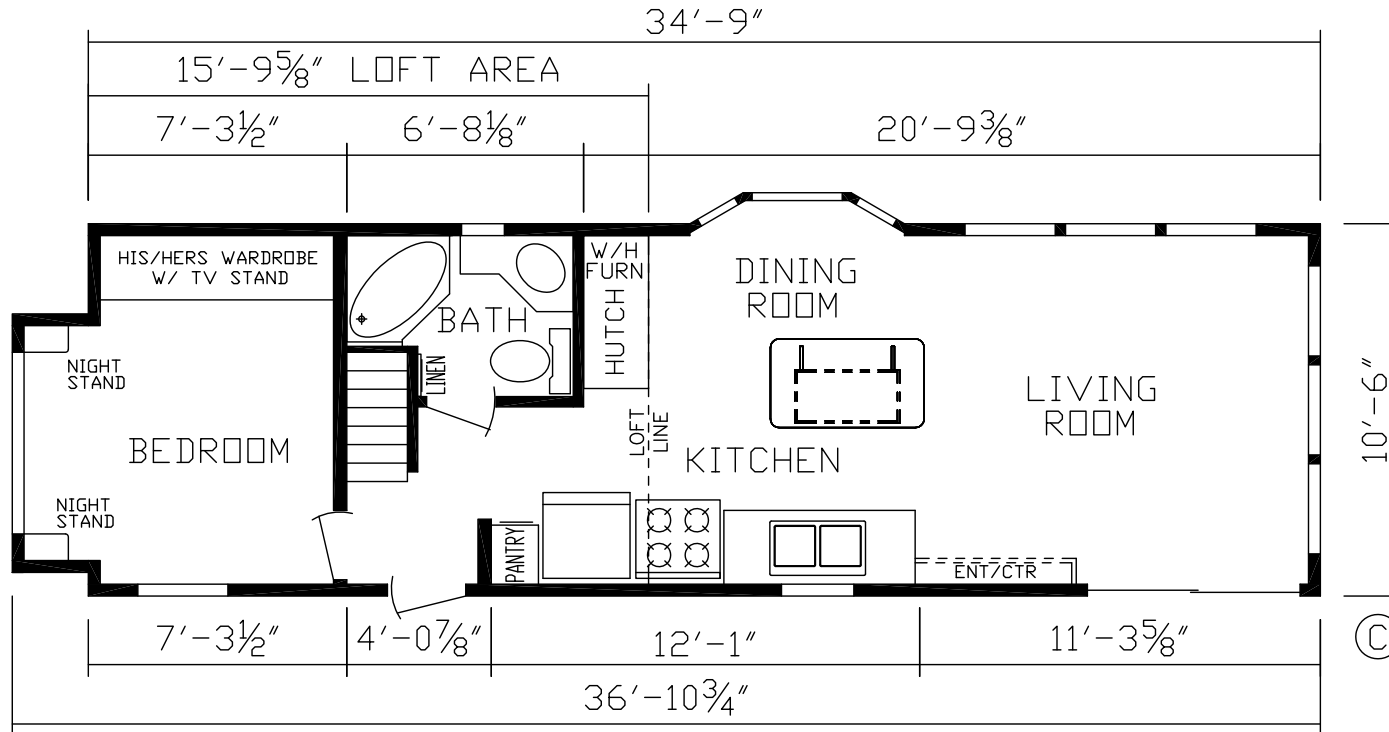

Wellston

Country Manor Series

Factory Expo

PARK MODEL HOMES

Square Front, Flat BR, Loft
Approx. 399 Sq. Ft.

Last Updated: 12-5-17

I authorize Factory Expo to build my house, per this plan.

X _____