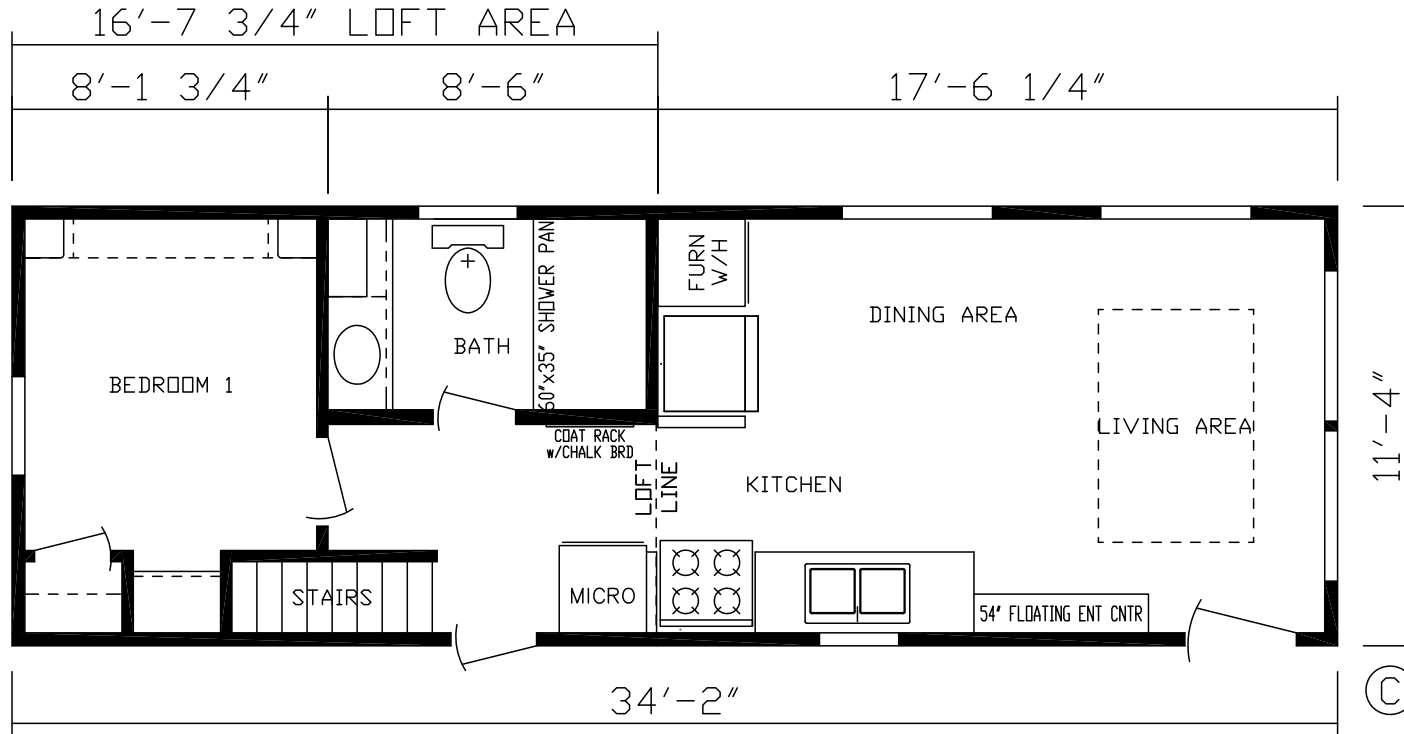

Beachwood

Forest Lake Series

Factory Expo

PARK MODEL HOMES

1 Bed, 1 Bath, Loft
Approx. 387 Sq. Ft.

Last Updated: 11-29-17

Factory Expo Home Centers
2225 East Market Street
Nappanee, IN 46550

I authorize Factory Expo to build my house, per this plan.