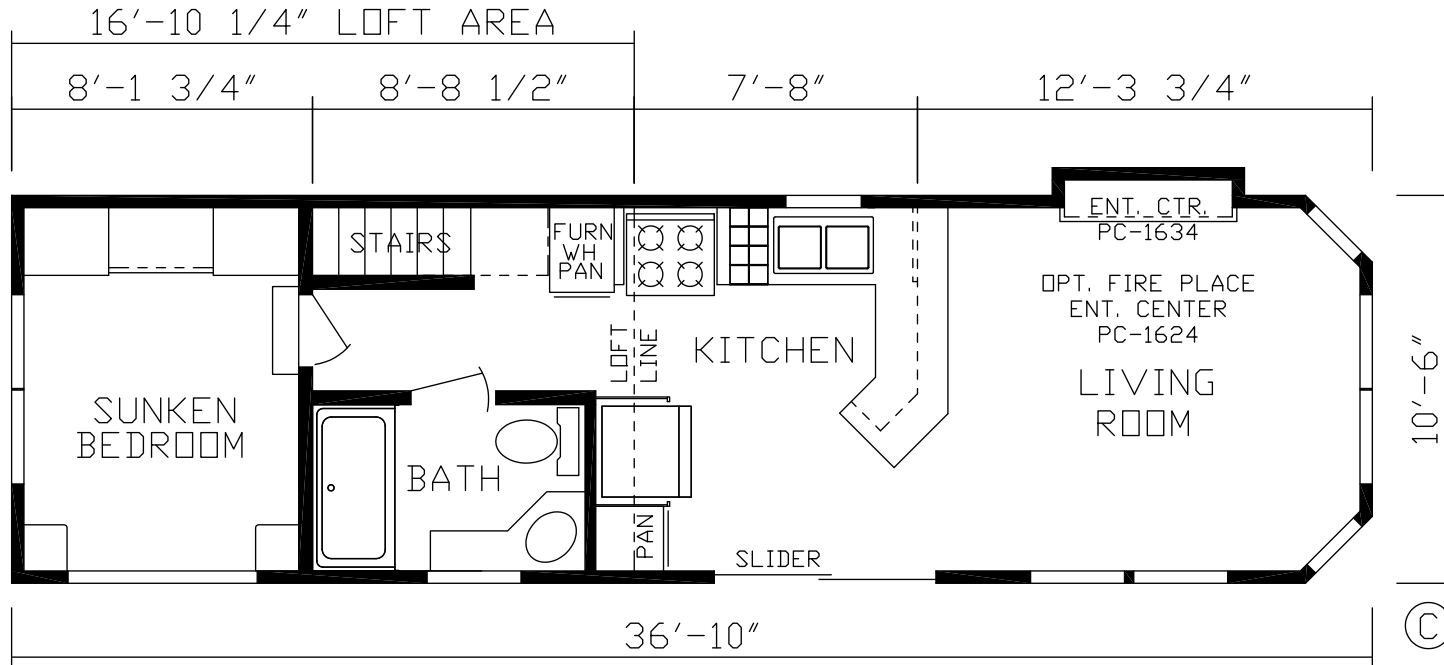

Verdi

Country Manor Series

Factory Expo

PARK MODEL HOMES

Island Kitchen, Front Living Room
Loft
Approx. 392 Sq. Ft.

Last Updated: 10-24-18

I authorize Factory Expo to build my house, per this plan.

X _____