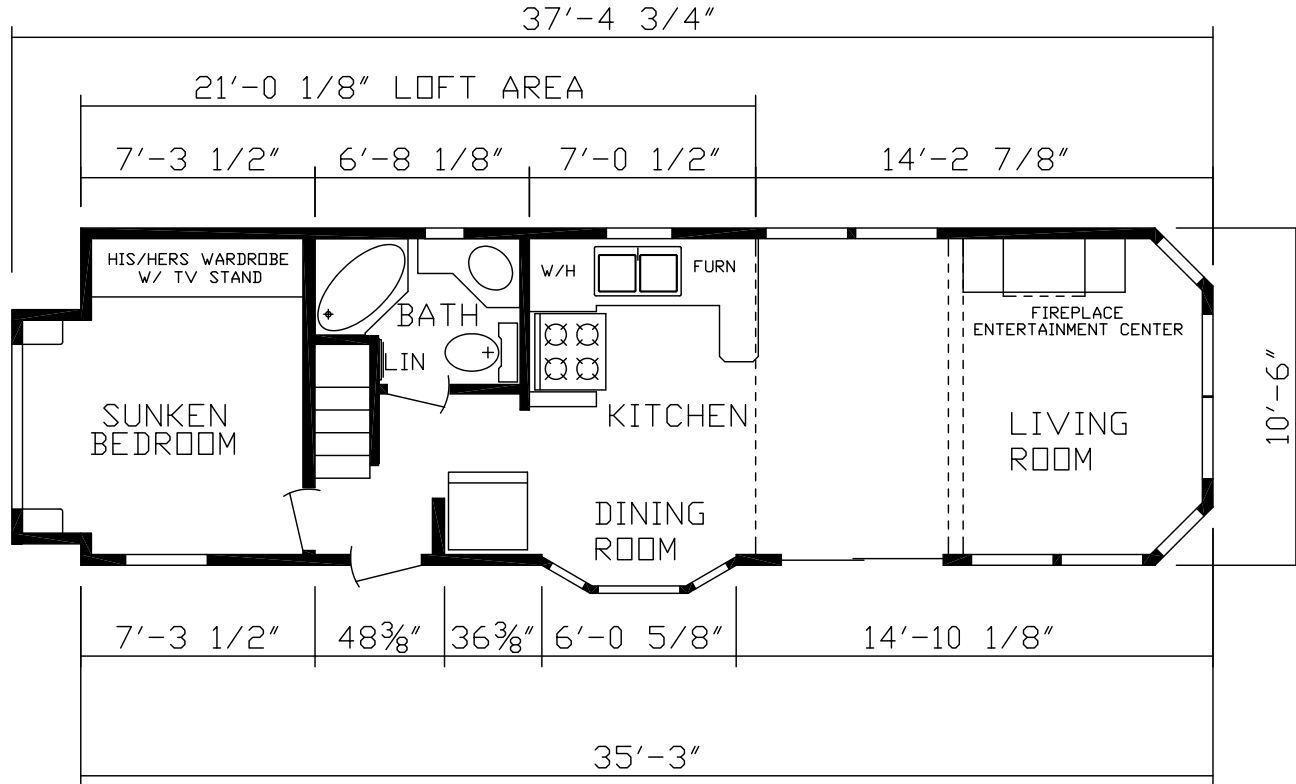

McCook

Country Manor Series

Factory Expo

PARK MODEL HOMES

Front Den, Off-Door Side Kitchen
Loft
Approx. 399 Sq. Ft.

Last Updated: 10-3-17

Factory Expo Home Centers
2225 East Market Street
Nappanee, IN 46550