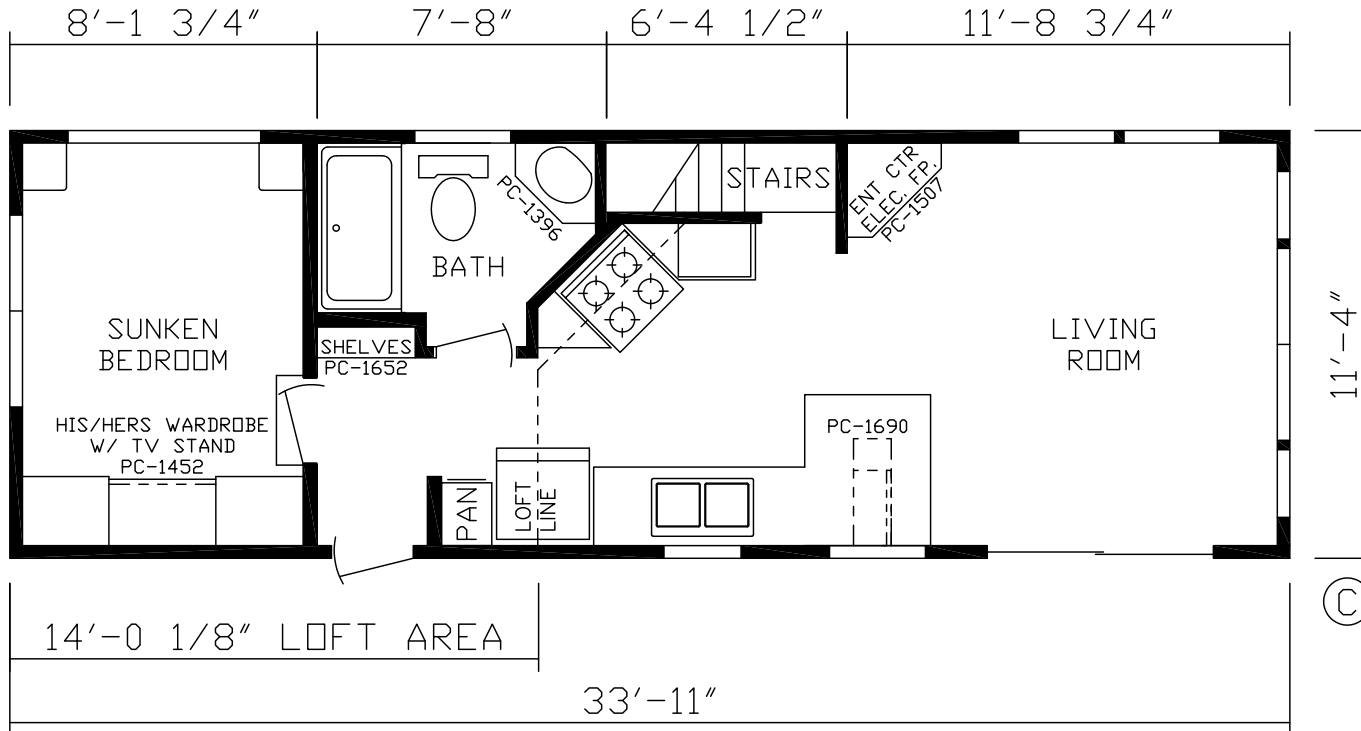

Estes Park

Country Manor Series

Factory Expo

PARK MODEL HOMES

Sunken Bedroom
Loft
Approx. 396 Sq. Ft.

Last Updated: 10-3-17

I authorize Factory Expo to build my house, per this plan.

X _____
Customer Signature/Date