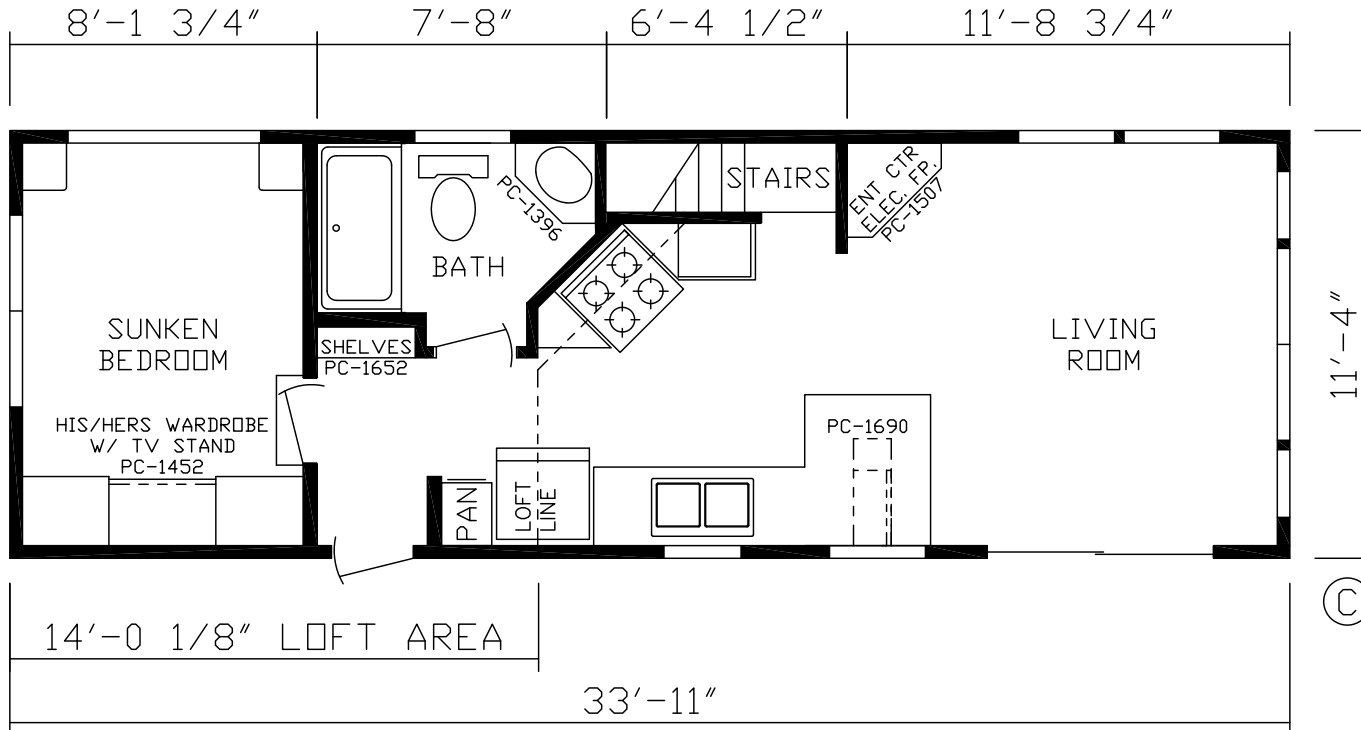

Estes Park

Country Manor Series

Factory Expo

PARK MODEL HOMES

Sunken Bedroom
Loft
Approx. 384 Sq. Ft.

Last Updated: 10-24-18

I authorize Factory Expo to build my house, per this plan.

X _____
Customer Signature/Date