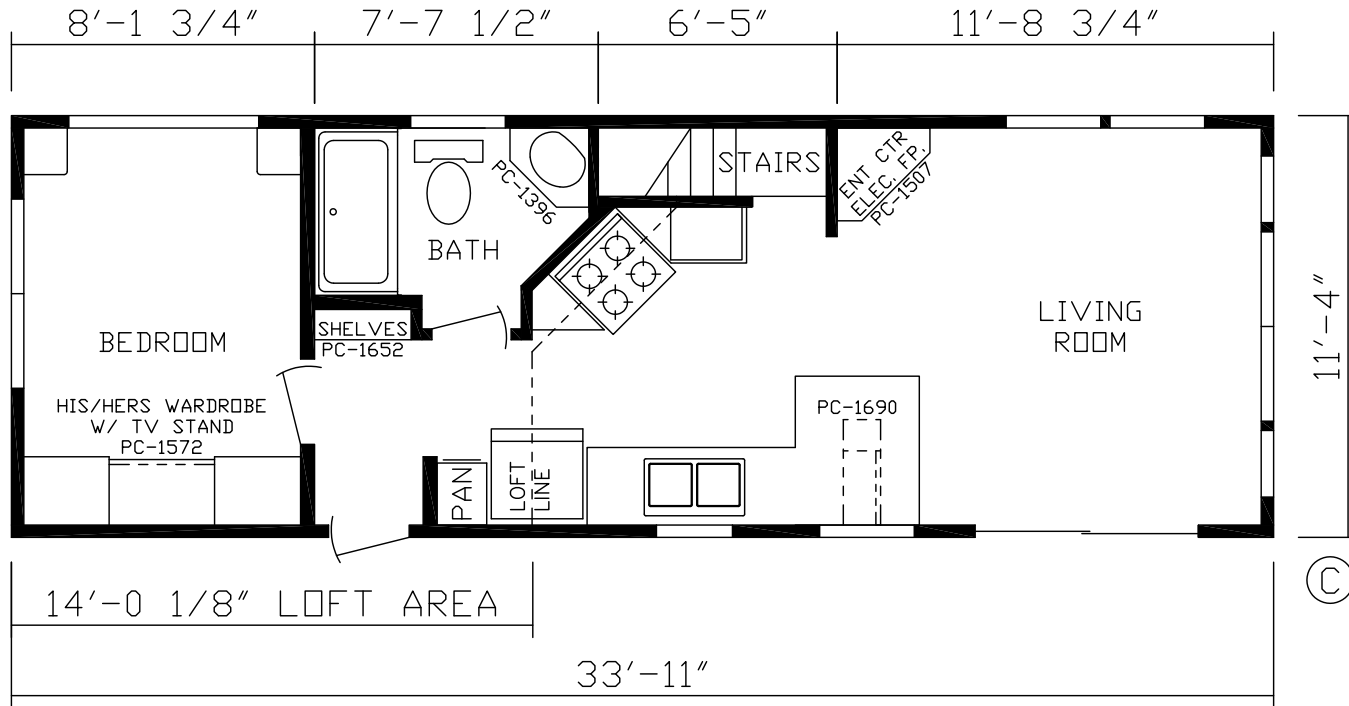

Citrus Park

Country Manor Series

Factory Expo

PARK MODEL HOMES

Flat Bedroom
Loft
Approx. 384 Sq. Ft.

Last Updated: 10-24-18

Factory Expo Home Centers
2225 East Market Street
Nappanee, IN 46550

I authorize Factory Expo to build my house, per this plan.