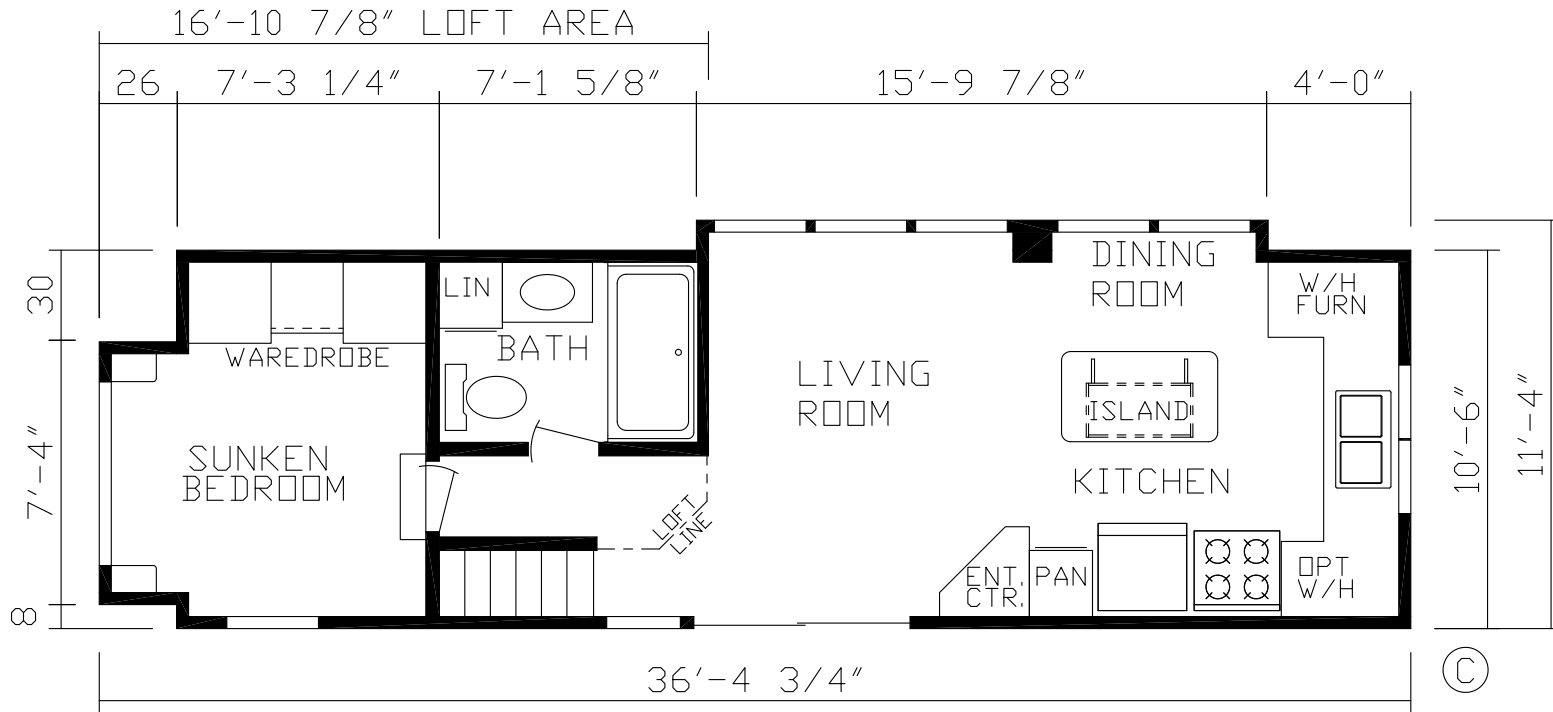

Cibola

Country Manor Series

Factory Expo

PARK MODEL HOMES

Front Kitchen, Island Dinette
Loft
Approx. 399 Sq. Ft.

Last Updated: 11-2-18

Factory Expo Home Centers
2225 East Market Street
Nappanee, IN 46550

I authorize Factory Expo to build my house, per this plan.