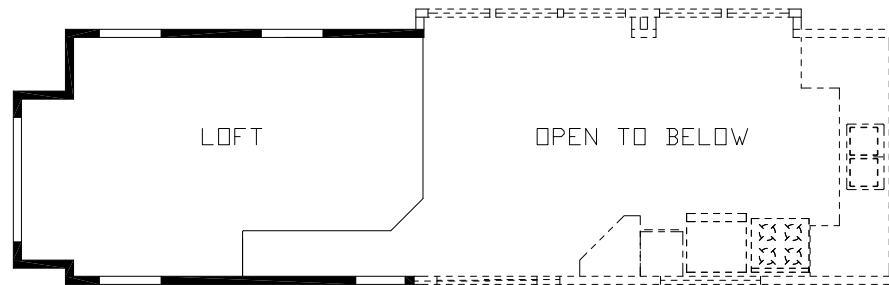

Cibola

Country Manor Series

Factory Expo

PARK MODEL HOMES

Front Kitchen, Island Dinette
Loft
Approx. 399 Sq. Ft.

Last Updated: 11-2-18

Factory Expo Home Centers
2225 East Market Street
Nappanee, IN 46550

I authorize Factory Expo to build my house, per this plan.