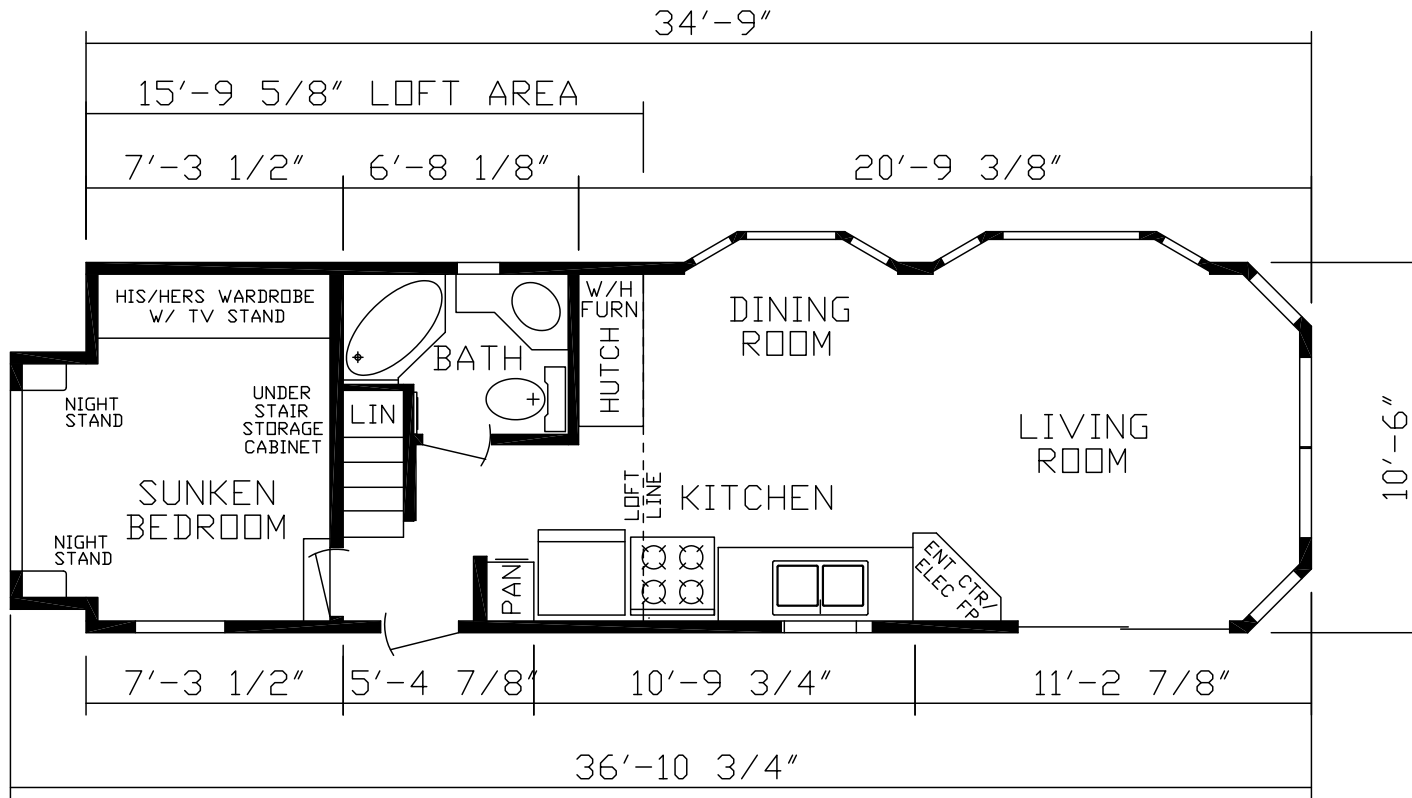

Buckeye

Country Manor Series

Factory Expo

PARK MODEL HOMES

Front Living Room, Loft
Double Off-Door Side Bay
Approx. 399 Sq. Ft.

Last Updated: 10-3-17

Factory Expo Home Centers
2225 East Market Street
Nappanee, IN 46550