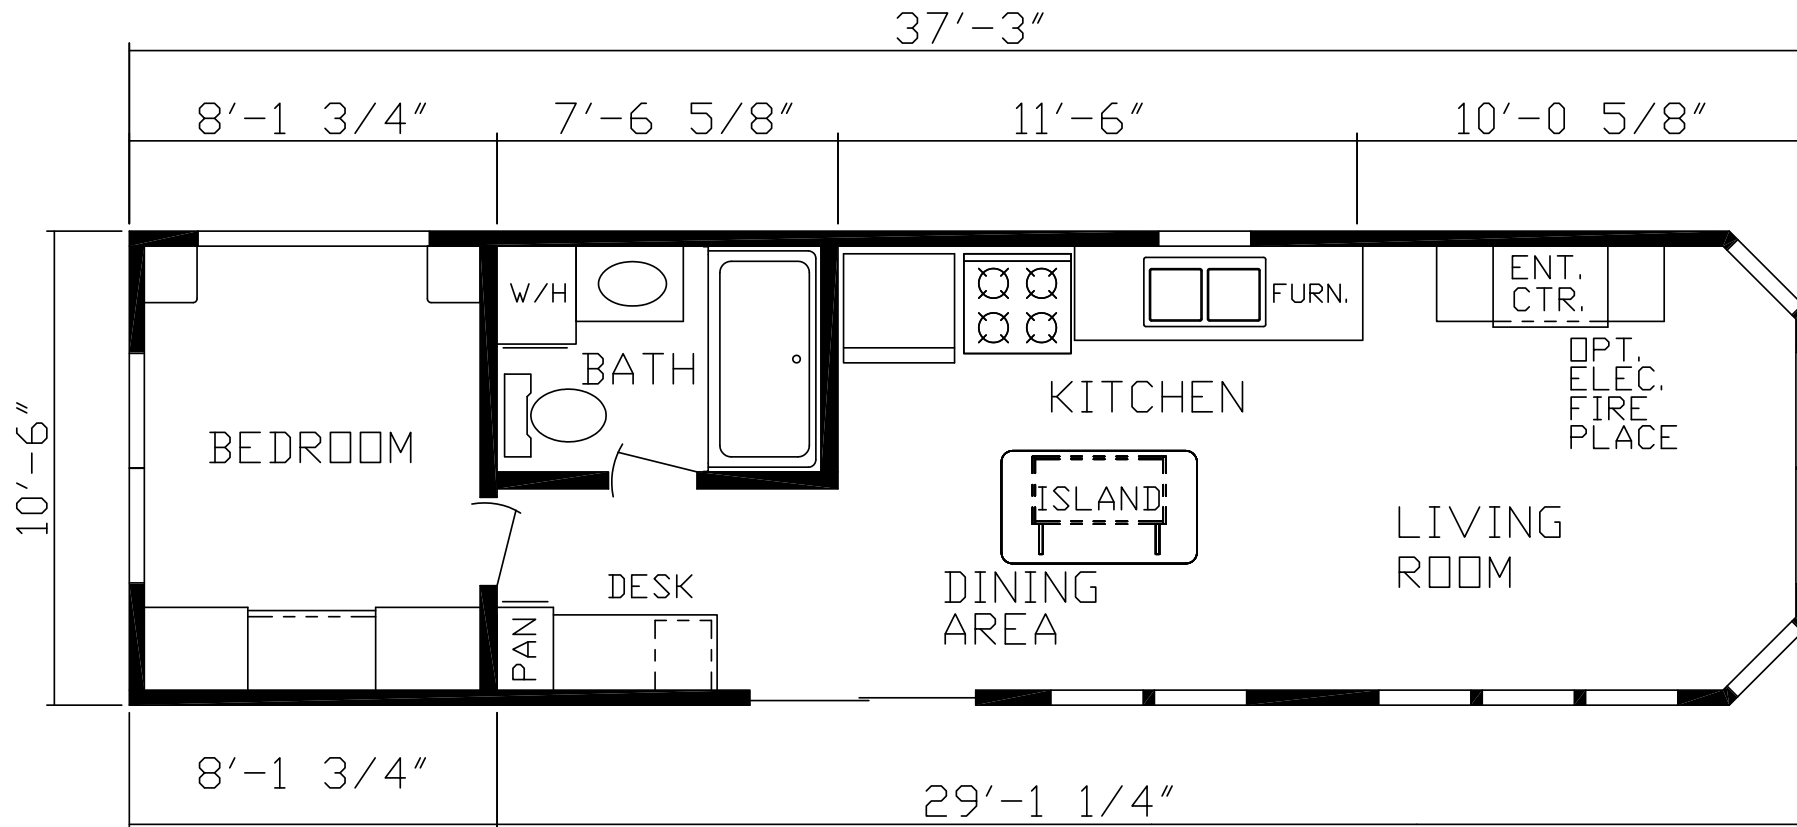

Blossom Hill

Country Manor Series

Front Living Room, Island Kitchen
Approx. 391 Sq. Ft.

Last Updated: 10-24-18

I authorize Factory Expo to build my house, per this plan.

X _____

Customer Signature/Date

1-800-691-2871